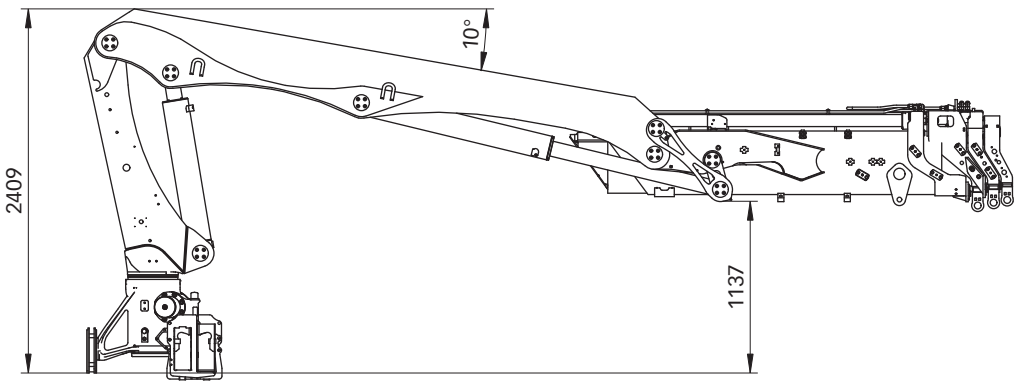

# Hiab XS 211 L

## Capacity 21.7 tm

# Hiab XS 211 L Basic data

<b>Technical data</b>	<b>DL-2 Pro</b>	<b>DL-3 Pro</b>	<b>DL-4 Pro</b>	<b>DL-5 Pro</b>	<b>DL-5 HiPro</b>
Max. lifting capacity (kNm)	188	182	176	170	188
Outreach - hydraulic extensions (m)	9.3	11.5	13.2	15.5	15.5
Outreach / Lifting capacity, standard (m / kg)	3.6 / 5300	3.7 / 5000	3.7 / 4850	3.7 / 4700	3.7 / 5200
	5.4 / 3550	5.5 / 3350	5.5 / 3250	5.6 / 3050	5.6 / 3400
	7.0 / 2700	7.1 / 2520	7.1 / 2400	7.2 / 2240	7.2 / 2500
	9.0 / 2080	9.1 / 1920	8.9 / 1840	9.0 / 1680	9.0 / 1900
	-	11.2 / 1540	10.9 / 1460	11.0 / 1300	11.0 / 1480
	-	-	12.9 / 1220	13.0 / 1060	13.0 / 1200
	-	-	-	15.2 / 900	15.2 / 1020
Slewing angle	406°	406°	406°	406°	406°
Height with horizontal boom (mm)	2447	2447	2606	2606	2606
Installation space needed (mm)	1050	1050	1050	1050	1050
Weight - "standard" crane without stabilizers (kg)	2320	2470	2620	2780	2820
Weight - stabilizer equipment (kg)	334 - 422	334 - 422	334 - 422	334 - 422	334 - 422
Weight - high seat (kg)	110	110	110	110	110

**Hiab XS 211 DL-3 Pro**

**Disclaimer.** Hiab cranes have been built to meet the highest standards of safety and service life and have been thoroughly tested. Strength calculations for this model have been carried out in accordance with EN13001 in fatigue class S2. Cargotec's certified Quality Assurance System complies with ISO 9001. Some of the items in our literature may be extra equipment. Certain applications may require an official permit. We reserve the right to change technical specifications without prior notice. Hiab cranes produced for EU-countries are CE-marked and comply with the European Standard EN 12999.