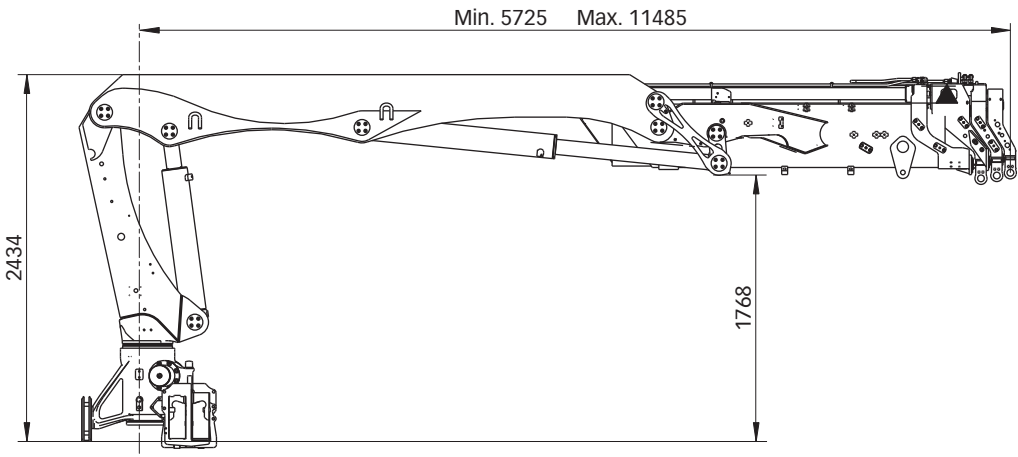

# Hiab XS 211 L

## Capacity 21.7 tm

# Hiab XS 211 L Basic data

<b>Technical data</b>	<b>DL-2 Pro</b>	<b>DL-3 Pro</b>	<b>DL-4 Pro</b>	<b>DL-5 Pro</b>	<b>DL-5 HiPro</b>
Max. lifting capacity (kNm)	188	182	176	170	188
Outreach - hydraulic extensions (m)	9.3	11.5	13.2	15.5	15.5
Outreach / Lifting capacity, standard (m / kg)	3.6 / 5300	3.7 / 5000	3.7 / 4850	3.7 / 4700	3.7 / 5200
	5.4 / 3550	5.5 / 3350	5.5 / 3250	5.6 / 3050	5.6 / 3400
	7.0 / 2700	7.1 / 2520	7.1 / 2400	7.2 / 2240	7.2 / 2500
	9.0 / 2080	9.1 / 1920	8.9 / 1840	9.0 / 1680	9.0 / 1900
	-	11.2 / 1540	10.9 / 1460	11.0 / 1300	11.0 / 1480
	-	-	12.9 / 1220	13.0 / 1060	13.0 / 1200
	-	-	-	15.2 / 900	15.2 / 1020
Slewing angle	406°	406°	406°	406°	406°
Height with horizontal boom (mm)	2447	2447	2606	2606	2606
Installation space needed (mm)	1050	1050	1050	1050	1050
Weight - "standard" crane without stabilizers (kg)	2320	2470	2620	2780	2820
Weight - stabilizer equipment (kg)	334 - 422	334 - 422	334 - 422	334 - 422	334 - 422
Weight - high seat (kg)	110	110	110	110	110

**Hiab XS 211 DL-3 Pro**

**Disclaimer.** Hiab cranes have been built to meet the highest standards of safety and service life and have been thoroughly tested. Strength calculations for this model have been carried out in accordance with EN13001 in fatigue class S2. Cargotec's certified Quality Assurance System complies with ISO 9001. Some of the items in our literature may be extra equipment. Certain applications may require an official permit. We reserve the right to change technical specifications without prior notice. Hiab cranes produced for EU-countries are CE-marked and comply with the European Standard EN 12999.