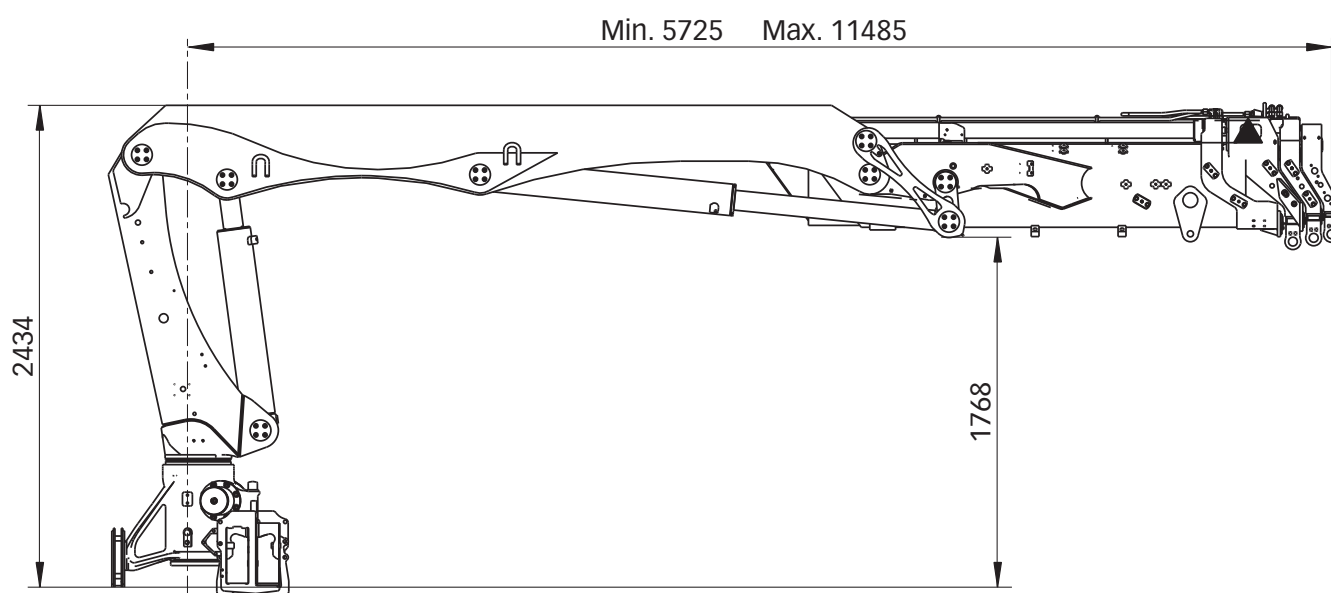

# Hiab XS 211 L

## Capacity 21.7 tm

# Hiab XS 211 L Basic data

<b>Technical data</b>	<b>DL-2 Pro</b>	<b>DL-3 Pro</b>	<b>DL-4 Pro</b>	<b>DL-5 Pro</b>	<b>DL-5 HiPro</b>
Max. lifting capacity (kNm)	188	182	176	170	188
Outreach - hydraulic extensions (m)	9.3	11.5	13.2	15.5	15.5
Outreach / Lifting capacity, standard (m / kg)	3.6 / 5300	3.7 / 5000	3.7 / 4850	3.7 / 4700	3.7 / 5200
	5.4 / 3550	5.5 / 3350	5.5 / 3250	5.6 / 3050	5.6 / 3400
	7.0 / 2700	7.1 / 2520	7.1 / 2400	7.2 / 2240	7.2 / 2500
	9.0 / 2080	9.1 / 1920	8.9 / 1840	9.0 / 1680	9.0 / 1900
	-	11.2 / 1540	10.9 / 1460	11.0 / 1300	11.0 / 1480
	-	-	12.9 / 1220	13.0 / 1060	13.0 / 1200
	-	-	-	15.2 / 900	15.2 / 1020
Slewing angle	406°	406°	406°	406°	406°
Height with horizontal boom (mm)	2447	2447	2606	2606	2606
Installation space needed (mm)	1050	1050	1050	1050	1050
Weight - "standard" crane without stabilizers (kg)	2320	2470	2620	2780	2820
Weight - stabilizer equipment (kg)	334 - 422	334 - 422	334 - 422	334 - 422	334 - 422
Weight - high seat (kg)	110	110	110	110	110

**Hiab XS 211 DL-3 Pro**

**Disclaimer.** Hiab cranes have been built to meet the highest standards of safety and service life and have been thoroughly tested. Strength calculations for this model have been carried out in accordance with EN13001 in fatigue class S2. Cargotec's certified Quality Assurance System complies with ISO 9001. Some of the items in our literature may be extra equipment. Certain applications may require an official permit. We reserve the right to change technical specifications without prior notice. Hiab cranes produced for EU-countries are CE-marked and comply with the European Standard EN 12999.