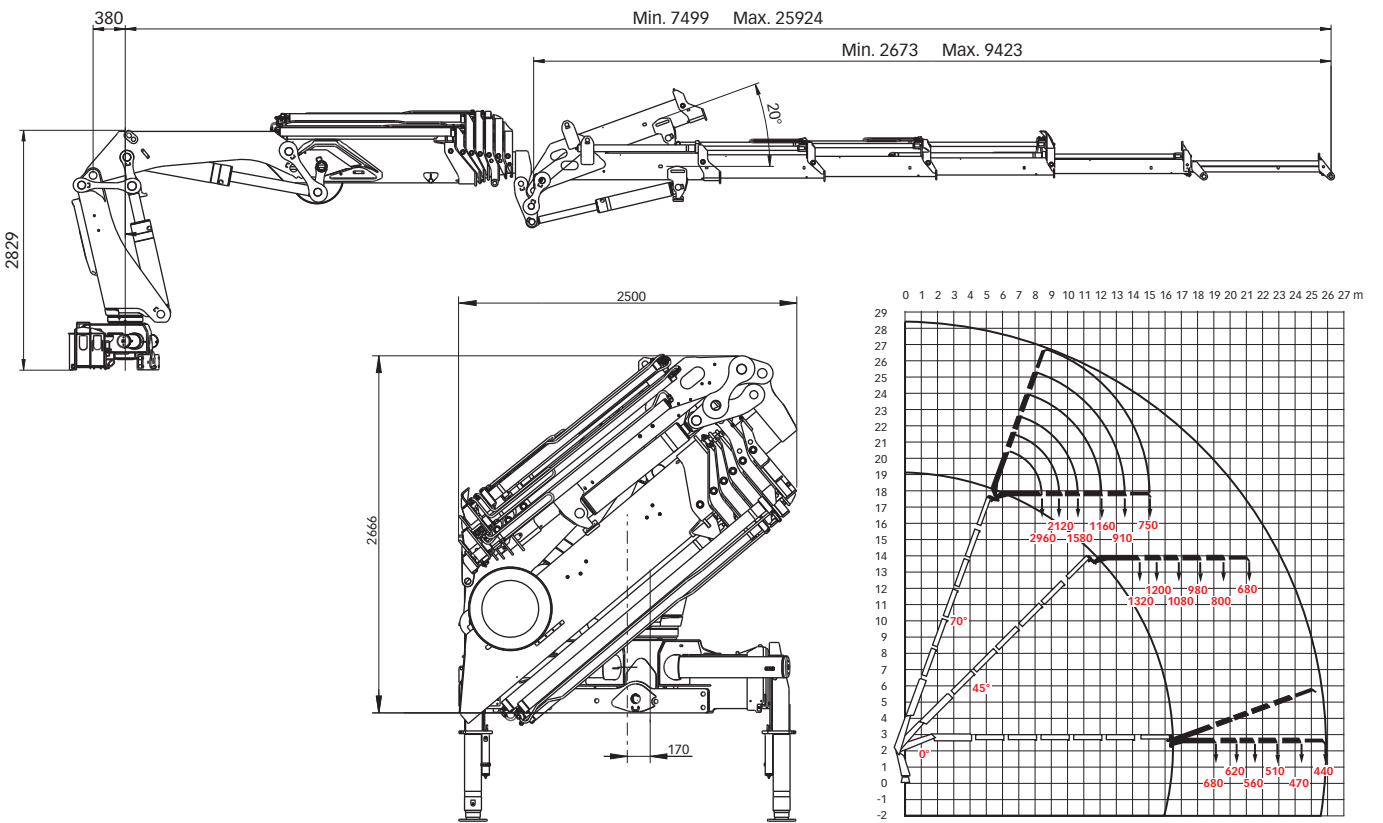

Hiab XS 422

Range 34-41 tm

Hiab XS 422 Basic data

Technical data	EP-5 CL	EP-5 HiDuo	E-6 HiPro	E-8 HiPro
Max. lifting capacity (kNm)	344	337	338	327
Outreach - hydraulic extensions (m)	15.4	15.4	16.5	20.8
Outreach - manual extensions (m)	-	-	20.2	23.0
Outreach - Jib (m)	-	-	25.9	-
Outreach / Lifting capacity, standard (m / kg)	2.8 / 12000	3.0 / 12000	3.0 / 12000	2.9 / 12000
	4.9 / 7200	4.9 / 7600	4.9 / 7600	4.8 / 7500
	6.8 / 4950	6.8 / 5300	6.5 / 5500	6.4 / 5300
	8.8 / 3700	8.8 / 3950	8.4 / 4050	8.2 / 3900
	11.0 / 2880	11.0 / 3100	10.2 / 3200	10.1 / 2960
	13.2 / 2360	13.2 / 2520	12.2 / 2580	12.1 / 2320
	15.4 / 2020	15.4 / 2160	14.3 / 2160	14.2 / 1880
	-	-	16.5 / 1840	16.4 / 1560
	-	-	-	18.6 / 1340
	-	-	-	20.8 / 1200
Outreach / Lifting capacity, with Jib (m / kg)	-	-	19.0 / 690	-
	-	-	20.2 / 620	-
	-	-	21.4 / 560	-
	-	-	22.8 / 510	-
	-	-	24.3 / 470	-
	-	-	25.8 / 440	-
Slewing angle	400°	400°	400°	400°
Height in folded position (mm)	2503	2503	2404	2422
Width in folded position (mm)	2500	2500	2500	2500
Installation space needed (mm)	1620	1620	1575	1630
Weight - "standard" crane without stabilizers (kg)	4340	4380	4540	4840
Weight - stabilizer equipment (kg)	630 - 840	630 - 840	630 - 840	630 - 840
Weight - jib (kg)	-	-	1070	-

Hiab XS 422 E-8 HiPro

Hiab XS 422 E-6 HiPro jib 100X-5

Disclaimer. Hiab cranes have been built to meet the highest standards of safety and service life and have been thoroughly tested. Strength calculations for this model have been carried out in accordance with EN13001 in fatigue class S1. Cargotec's certified Quality Assurance System complies with ISO 9001. Some of the items in our literature may be extra equipment. Certain applications may require an official permit. We reserve the right to change technical specifications without prior notice. Hiab cranes produced for EU-countries are CE-marked and comply with the European Standard EN 12999.