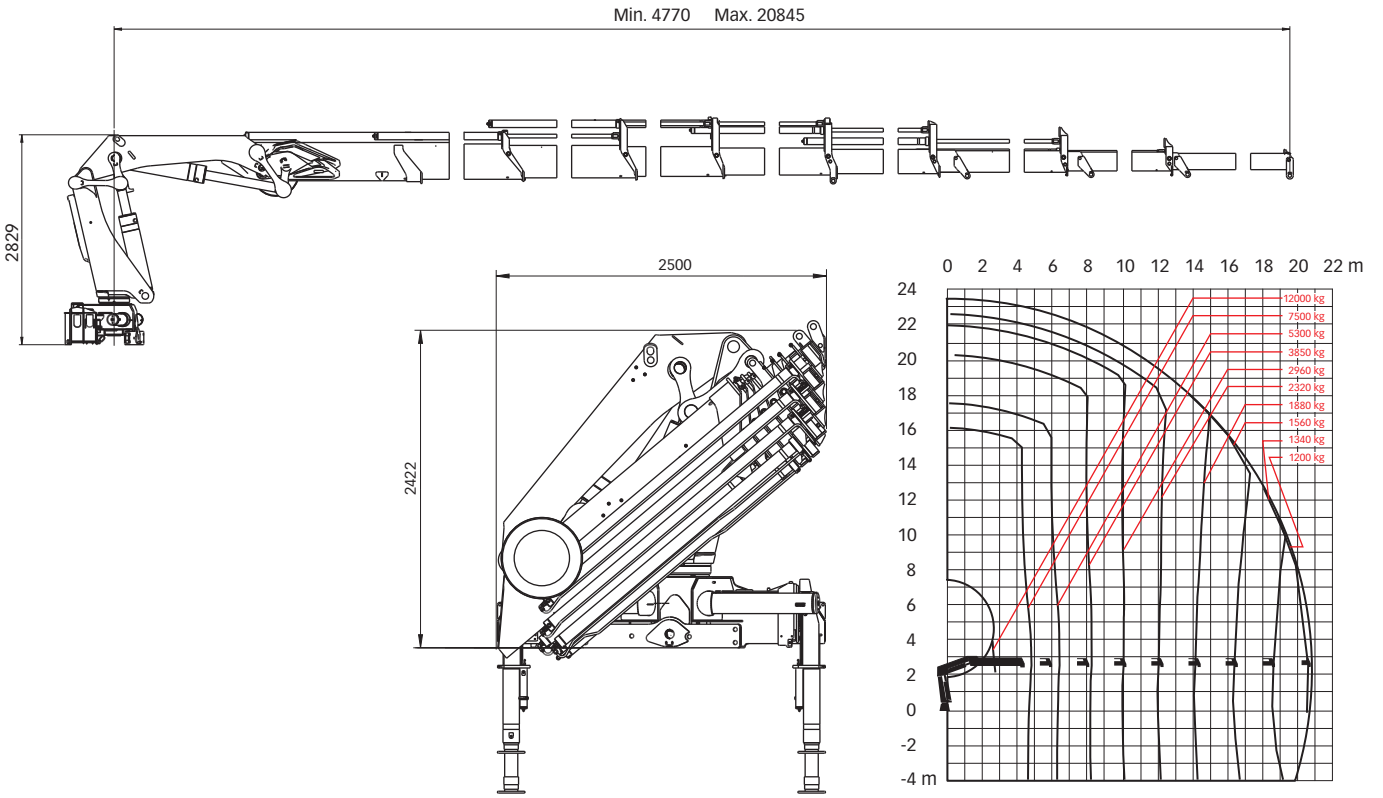

Hiab XS 422

Range 34-41 tm

Hiab XS 422 Basic data

Technical data	EP-5 CL	EP-5 HiDuo	E-6 HiPro	E-8 HiPro
Max. lifting capacity (kNm)	344	337	338	327
Outreach - hydraulic extensions (m)	15.4	15.4	16.5	20.8
Outreach - manual extensions (m)	-	-	20.2	23.0
Outreach - Jib (m)	-	-	25.9	-
Outreach / Lifting capacity, standard (m / kg)	2.8 / 12000	3.0 / 12000	3.0 / 12000	2.9 / 12000
	4.9 / 7200	4.9 / 7600	4.9 / 7600	4.8 / 7500
	6.8 / 4950	6.8 / 5300	6.5 / 5500	6.4 / 5300
	8.8 / 3700	8.8 / 3950	8.4 / 4050	8.2 / 3900
	11.0 / 2880	11.0 / 3100	10.2 / 3200	10.1 / 2960
	13.2 / 2360	13.2 / 2520	12.2 / 2580	12.1 / 2320
	15.4 / 2020	15.4 / 2160	14.3 / 2160	14.2 / 1880
	-	-	16.5 / 1840	16.4 / 1560
	-	-	-	18.6 / 1340
	-	-	-	20.8 / 1200
Outreach / Lifting capacity, with Jib (m / kg)	-	-	19.0 / 690	-
	-	-	20.2 / 620	-
	-	-	21.4 / 560	-
	-	-	22.8 / 510	-
	-	-	24.3 / 470	-
	-	-	25.8 / 440	-
Slewing angle	400°	400°	400°	400°
Height in folded position (mm)	2503	2503	2404	2422
Width in folded position (mm)	2500	2500	2500	2500
Installation space needed (mm)	1620	1620	1575	1630
Weight - "standard" crane without stabilizers (kg)	4340	4380	4540	4840
Weight - stabilizer equipment (kg)	630 - 840	630 - 840	630 - 840	630 - 840
Weight - jib (kg)	-	-	1070	-

Hiab XS 422 E-8 HiPro

Hiab XS 422 E-6 HiPro jib 100X-5

Disclaimer. Hiab cranes have been built to meet the highest standards of safety and service life and have been thoroughly tested. Strength calculations for this model have been carried out in accordance with EN13001 in fatigue class S1. Cargotec's certified Quality Assurance System complies with ISO 9001. Some of the items in our literature may be extra equipment. Certain applications may require an official permit. We reserve the right to change technical specifications without prior notice. Hiab cranes produced for EU-countries are CE-marked and comply with the European Standard EN 12999.