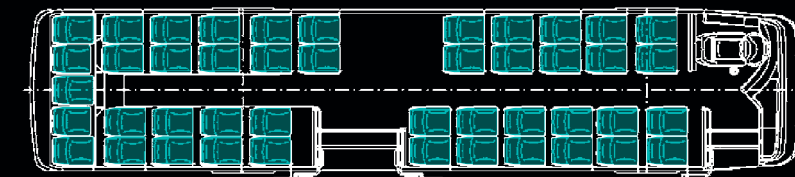

Through its wide range of constructional variability and diverse equipment the customers are offered the best solution to meet their demands.

Parameters of the bus		C 9,5	C 10,5	C 12
Dimensions	Length	9 630 mm	10 780 mm	11 820 mm
	Axle base	4 450 mm	5 600 mm	6 180 mm
Body	Width	2 525 mm		
	Height (with air-conditioning)	2 950 (3 095 mm)		
	Number of doors	2		
	Front door width	800 mm		
	Width others doors	1 200 mm		
	Get on height	325 mm		
	Floor height	800 mm		
Weight	Seats	Intercity		
	Service*	8 250 – 9 120 kg	8 550 – 9 150 kg	8 500 – 9 760 kg
Capacity	Max. techn. acceptable	15 000 kg		
	Sitting*	27 – 38	27 – 43	29 – 51
Properties	Turning radius – outline	8,8 m	10,7 m	11,1 m
	Approach / departure angle	10° / 9°		
Engine	Bus maximum speed	100 km/h		
	Producer / Type	FPT Industrial, S.p.A. / NEF 6 / Euro VI		
	Max. actual engine power	184 kW / 2 500 rpm		210 kW / 2 500 rpm
	Max. actual torque	950 Nm / 1 400 rpm		1 110 Nm / 1 250 rpm
Liquid tank	Engine displacement	6 728 cm ³		
	Fuel tank*	200 – 400 l		
Transmission	Ad -Blue	30 l		
	Producer / Type	ZF / 6S1010B0		
Retarder	Producer / Type	Voith/ 123 +		
Front axle	Producer / Type	ZF / RL55EC		
Rear axle	Producer / Type	Dana / Pei 4100		
Wheels	Disc / Tire	7.50 x 19.5 / 285/70 R 19,5		
Brakes	Producer / Type	Knorr / SN 6		
EBS/ESC	Producer	Wabco		
Steering	Producer / Type	RBL / C 500V		
Independent heating	Producer / Type	Eberspächer / Hydronic L		
Wiring	Type	Can Bus SAE 3		
Batteries	Producer / capacity	Varta / 170 Ah		
Optional accessories	Air-conditioning*	Electric / Compressor		
	Information system	According to customer's specification		

(* depending on configuration)

SOR C 9,5

SOR C 10,5

SOR C 12

Your partner for transport