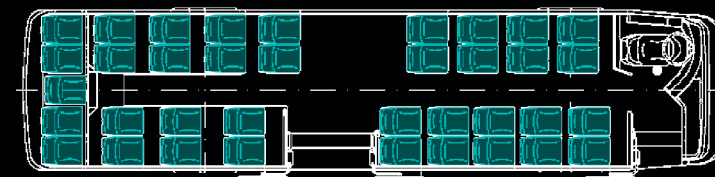

Through its wide range of constructional variability and diverse equipment the customers are offered the best solution to meet their demands.

Parameters of the bus		C 9,5	C 10,5	C 12
Dimensions	Length	9 630 mm	10 780 mm	11 820 mm
	Axle base	4 450 mm	5 600 mm	6 180 mm
Body	Width	2 525 mm		
	Height (with air-conditioning)	2 950 (3 095 mm)		
	Number of doors	2		
	Front door width	800 mm		
	Width others doors	1 200 mm		
	Get on height	325 mm		
	Floor height	800 mm		
Weight	Seats	Intercity		
	Service*	8 250 – 9 120 kg	8 550 – 9 150 kg	8 500 – 9 760 kg
Capacity	Max. techn. acceptable	15 000 kg		
	Sitting*	27 – 38	27 – 43	29 – 51
Properties	Turning radius – outline	8,8 m	10,7 m	11,1 m
	Approach / departure angle	10° / 9°		
Engine	Bus maximum speed	100 km/h		
	Producer / Type	FPT Industrial, S.p.A. / NEF 6 / Euro VI		
	Max. actual engine power	184 kW / 2 500 rpm		210 kW / 2 500 rpm
	Max. actual torque	950 Nm / 1 400 rpm		1 110 Nm / 1 250 rpm
Liquid tank	Engine displacement	6 728 cm ³		
	Fuel tank*	200 – 400 l		
Transmission	Ad -Blue	30 l		
	Producer / Type	ZF / 6S1010B0		
Retarder	Producer / Type	Voith/ 123 +		
Front axle	Producer / Type	ZF / RL55EC		
Rear axle	Producer / Type	Dana / Pei 4100		
Wheels	Disc / Tire	7.50 x 19.5 / 285/70 R 19,5		
Brakes	Producer / Type	Knorr / SN 6		
EBS/ESC	Producer	Wabco		
Steering	Producer / Type	RBL / C 500V		
Independent heating	Producer / Type	Eberspächer / Hydronic L		
Wiring	Type	Can Bus SAE 3		
Batteries	Producer / capacity	Varta / 170 Ah		
Optional accessories	Air-conditioning*	Electric / Compressor		
	Information system	According to customer's specification		

(* depending on configuration)

SOR C 9,5

SOR C 10,5

SOR C 12

Your partner for transport