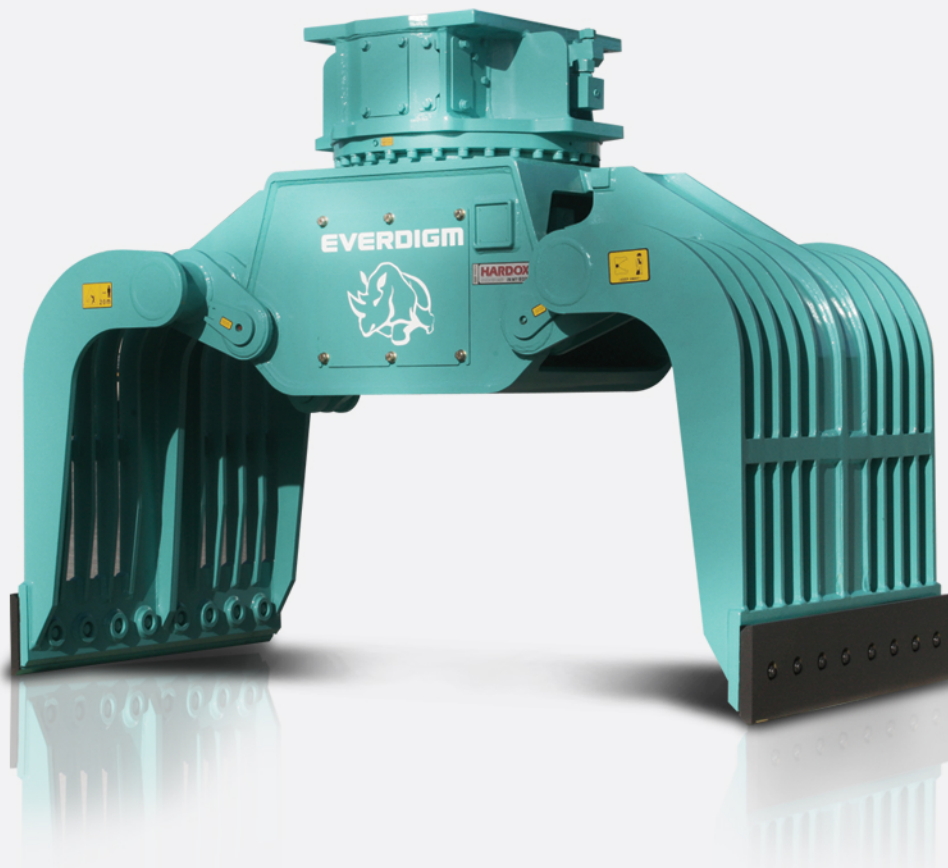

Professionalism, Advanced Quality, Real Satisfaction

Every Everdigm products are made with endless passion and challenge about the quality of the products

Tools that make people move

EVERDIGM GRAB EMG30

Item	Unit	EMG30
Number of cylinder	ea	2
Carrier weight	tonnes	25 - 38
Operating weight	kg	2,260
Max. Closing force	tonnes	9.2
Oil flow rate	lpm	80 - 160
Pressure	bar	350
Capacity	liter	1,100