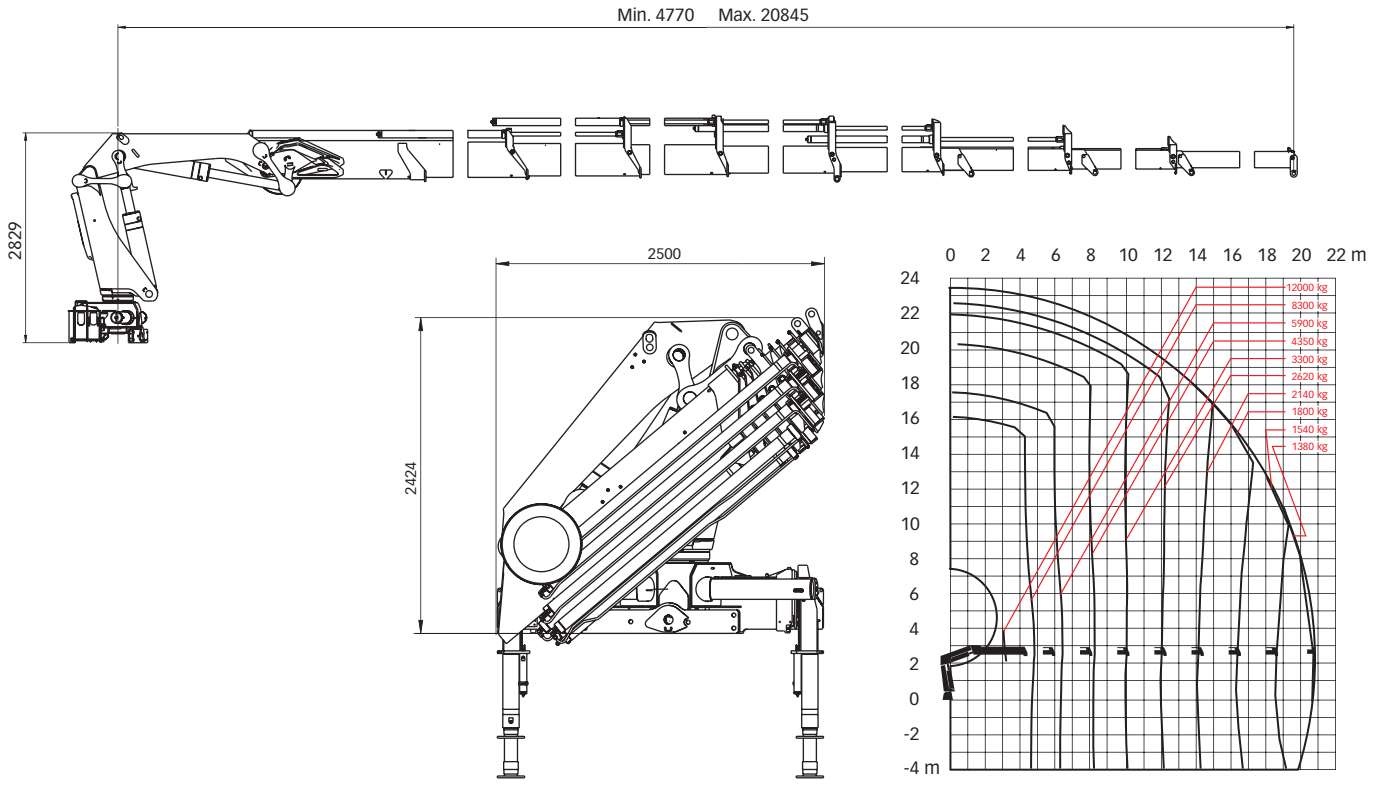

Hiab XS 477

Range 40–44 tm

Hiab XS 477 Basic data

Technical data	EP-5 Duo	EP-5 HiDuo	E-6 HiPro	E-8 HiDuo
Max. lifting capacity (kNm)	377	398	402	377
Outreach, hydraulic extensions (m)	15.4	15.4	16.5	20.8
Outreach, manual extensions (m)	-	-	-	-
Outreach, with jib (m)	-	-	25.9	-
Outreach / lifting capacity (m / kg)	3.1 / 12000 4.9 / 7800 6.8 / 5500 8.8 / 4100 11.0 / 3200 13.2 / 2620 15.4 / 2240 - - -	3.3 / 12000 4.9 / 8300 6.8 / 5800 8.8 / 4350 11.0 / 3400 13.2 / 2800 15.4 / 2380 - - -	3.3 / 12000 4.9 / 8400 6.5 / 6100 8.4 / 4500 10.2 / 3550 12.2 / 2880 14.3 / 2420 16.5 / 2080 - -	3.1 / 12000 4.8 / 8000 6.4 / 5700 8.2 / 4150 10.1 / 3200 12.1 / 2520 14.2 / 2040 16.4 / 1700 18.6 / 1480 20.8 / 1300
Outreach / lifting capacity, with jib (m / kg)	-	-	19.0 / 880 20.2 / 800 21.4 / 740 22.8 / 670 24.3 / 620 25.8 / 580	-
Slewing angle (°)	400 - 400	400 - 400	400 - 400	400 - 400
Height in folded position (mm)	2503	2503	2404	2422
Width in folded position (mm)	2500	2500	2500	2500
Installation space needed (mm)	1620	1620	1575	1630
Weight, "standard" crane without stabilizers (kg)	4420	4430	4590	4880
Weight, stabilizer equipment (kg)	650 - 840	650 - 840	650 - 840	650 - 840
Weight, jib (kg)	-	-	1100	-

Hiab XS 477 E-8 HiPro

Hiab XS 477 E-6 HiPro jib 100X-5

Disclaimer. Hiab cranes have been built to meet the highest standards of safety and service life and have been thoroughly tested. Strength calculations for this model have been carried out in accordance with EN13001 in fatigue class S1. Cargotec's certified Quality Assurance System complies with ISO 9001. Some of the items in our literature may be extra equipment. Certain applications may require an official permit. We reserve the right to change technical specifications without prior notice. Hiab cranes produced for EU-countries are CE-marked and comply with the European Standard EN 12999.