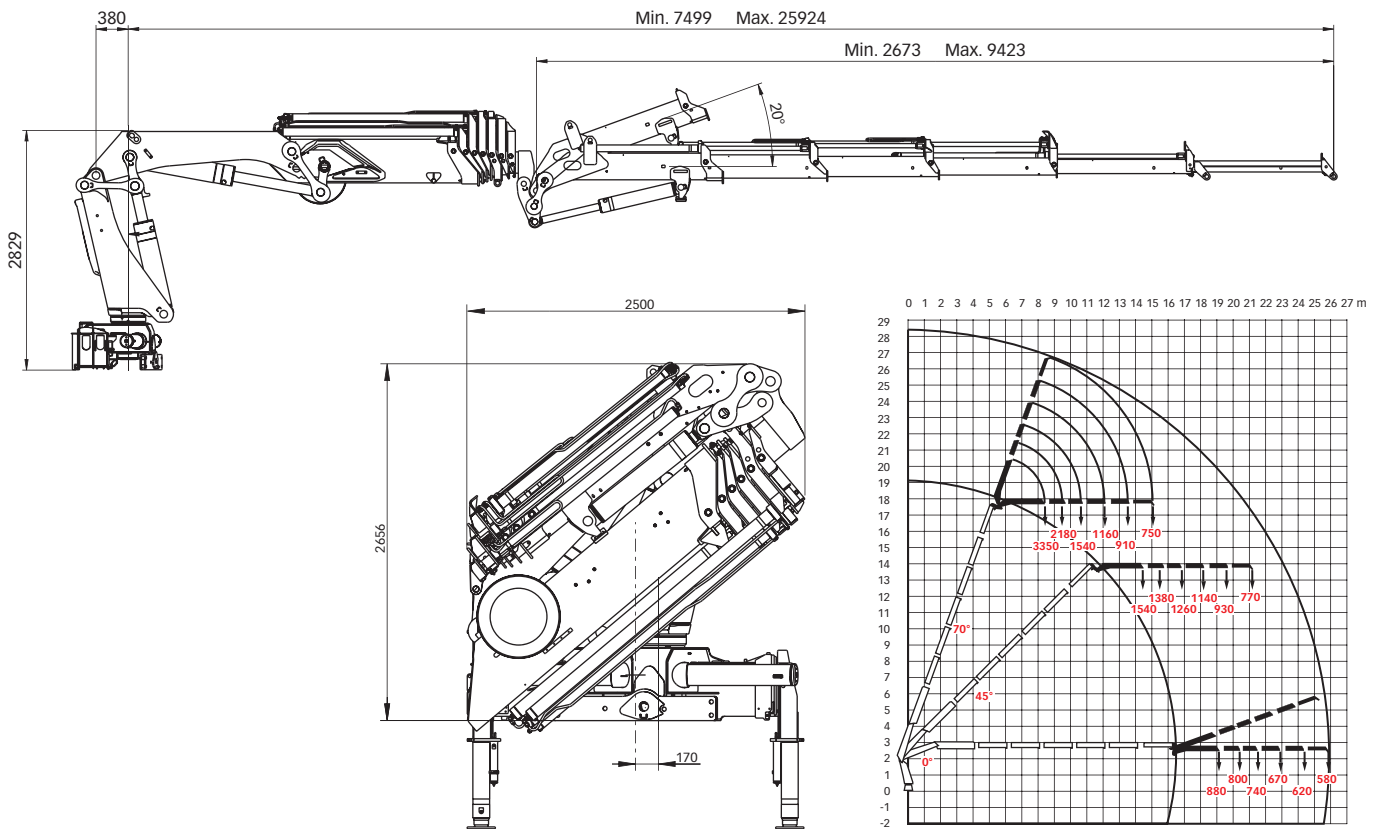

Hiab XS 477

Range 40–44 tm

Hiab XS 477 Basic data

Technical data	EP-5 Duo	EP-5 HiDuo	E-6 HiPro	E-8 HiDuo
Max. lifting capacity (kNm)	377	398	402	377
Outreach, hydraulic extensions (m)	15.4	15.4	16.5	20.8
Outreach, manual extensions (m)	-	-	-	-
Outreach, with jib (m)	-	-	25.9	-
Outreach / lifting capacity (m / kg)	3.1 / 12000 4.9 / 7800 6.8 / 5500 8.8 / 4100 11.0 / 3200 13.2 / 2620 15.4 / 2240 - - -	3.3 / 12000 4.9 / 8300 6.8 / 5800 8.8 / 4350 11.0 / 3400 13.2 / 2800 15.4 / 2380 - - -	3.3 / 12000 4.9 / 8400 6.5 / 6100 8.4 / 4500 10.2 / 3550 12.2 / 2880 14.3 / 2420 16.5 / 2080 - -	3.1 / 12000 4.8 / 8000 6.4 / 5700 8.2 / 4150 10.1 / 3200 12.1 / 2520 14.2 / 2040 16.4 / 1700 18.6 / 1480 20.8 / 1300
Outreach / lifting capacity, with jib (m / kg)	-	-	19.0 / 880 20.2 / 800 21.4 / 740 22.8 / 670 24.3 / 620 25.8 / 580	-
Slewing angle (°)	400 - 400	400 - 400	400 - 400	400 - 400
Height in folded position (mm)	2503	2503	2404	2422
Width in folded position (mm)	2500	2500	2500	2500
Installation space needed (mm)	1620	1620	1575	1630
Weight, "standard" crane without stabilizers (kg)	4420	4430	4590	4880
Weight, stabilizer equipment (kg)	650 - 840	650 - 840	650 - 840	650 - 840
Weight, jib (kg)	-	-	1100	-

Hiab XS 477 E-8 HiPro

Hiab XS 477 E-6 HiPro jib 100X-5

Disclaimer. Hiab cranes have been built to meet the highest standards of safety and service life and have been thoroughly tested. Strength calculations for this model have been carried out in accordance with EN13001 in fatigue class S1. Cargotec's certified Quality Assurance System complies with ISO 9001. Some of the items in our literature may be extra equipment. Certain applications may require an official permit. We reserve the right to change technical specifications without prior notice. Hiab cranes produced for EU-countries are CE-marked and comply with the European Standard EN 12999.